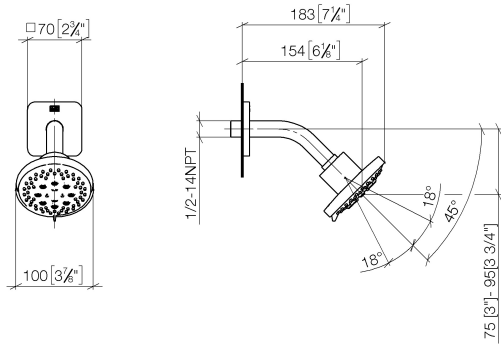

## DORNBACHT YARRE Shower head - Chrome

---

28 504 832

- 180-210mm projection
- ball-joint pivotable through 30°
- normal flow
- with anti-scale system
- spray head Ø 100mm
- rosette Ø 55 mm
- 1/2" connection
- max. flow 7.6 l/min
- rosette Ø 55 mm

## DORNBACHT YARRE Shower head - Chrome

28 504 832

mm [inches]

### Certificates

LGA\_28661.

WRAS\_240202028.

**DORNBACHT YARRE Shower head - Chrome**

28 504 832

**Spare parts list**

No.	Item Number	Name	Quantity used	Delivery time
1	90 27 83 016 00-00	rosette	1	2
2	90 11 03 011 10-00	connection	1	2