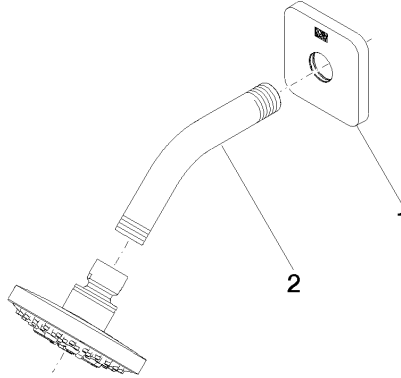

## DORNBACHT YARRE Shower head - Chrome

---

28 504 832

- 180-210mm projection
- ball-joint pivotable through 30°
- normal flow
- with anti-scale system
- spray head Ø 100mm
- rosette Ø 55 mm
- 1/2" connection
- max. flow 7.6 l/min
- rosette Ø 55 mm

## DORNBACHT YARRE Shower head - Chrome

28 504 832

mm [inches]

### Flow rate chart

### Certificates

LGA\_28661.

WRAS\_240202028.

**DORNBACHT YARRE Shower head - Chrome**

28 504 832

**Spare parts list**

No.	Item Number	Name	Quantity used	Delivery time
1	90 27 83 016 00-00	rosette	1	2
2	90 11 03 011 10-00	connection	1	2